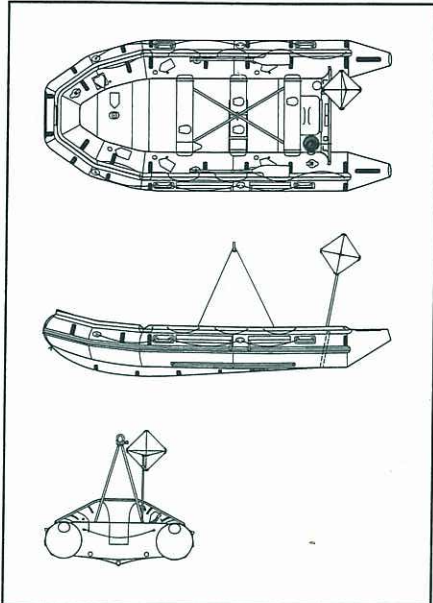

DSB 420 IRB DSB 470 IRB

The Reliable Rescue Boats

Work boat
DSB 420/470

Man-over-board
boat
DSB 420/470

These DSB-boats have been developed and tested in accordance with the latest SOLAS/IMO regulations and are approved by the German See-Berufsgenossenschaft, the British Department of Transport as well as by other leading shipping authorities as Rescue Boats for the purpose of Schedule 2, Part III of the Merchant Shipping (Life-Saving Appliances) Regulations 1986 and hence Chapter III, Regulation 47 of the 1983 Amendments to the International Convention for the Safety of Life at Sea (SOLAS), 1974.

DSB 420 IRB

DSB 470 IRB

DSB 420 IRB

DSB 470 IRB

Technical Highlights

Technical Specification

DSB 420 IRB
6 Persons

		DSB 420 IRB 6 Persons	DSB 470 IRB 7 Persons
Length overall	cm	420	470
Beam overall	cm	180	198
Length inside	cm	293	329
Beam inside	cm	89	98
Tube Ø	cm	46	50
Payload	kg	600	700
Capacity persons	SOLAS	6	7
Motorization recommended	kW/HP	22/30*	22/30*
maximum	kW/HP	30/40*	37/50*
No. of air compartments		5	5
Inflatable keel		1	1
Fabric Polyester with Hypalon/Neoprene coating		1670 dtex	1670 dtex
Weight boat + equipment	approx. kg	110	145
Stowed Dimensions boat	cm	130x60x35	145x70x40
Standard equipment	cm	115x70x40	125x68x40