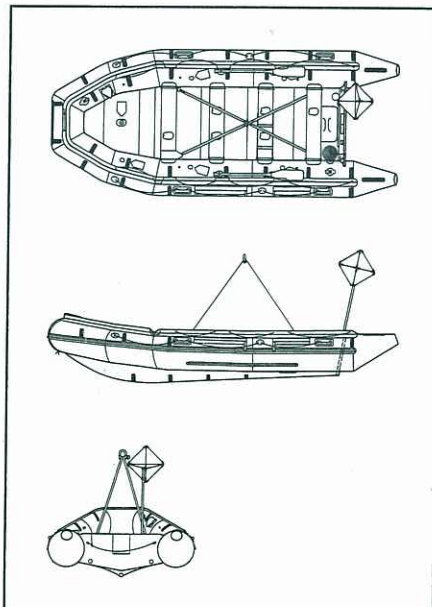

DSB 470 IRB
7 Persons

DSB Deutsche Schlauchboot
GmbH & Co. KG
Postfach 11 55, Angerweg 5
D-37632 Eschershausen
Telefon: (0 55 34) 30 10
Telefax: (0 55 34) 30 12 00

Importer/local dealer: